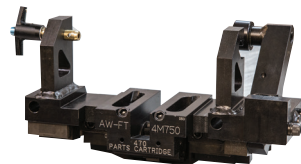

Worldwide
coverage

DEBRIS GUARD

Prevents excessive buildup in the lower track and reduces overfeeds

WIRE DUST COVER

Protect your wire against dust and moisture

SPARE PARTS CARTRIDGE

Easily install spare cartridge and have less downtime